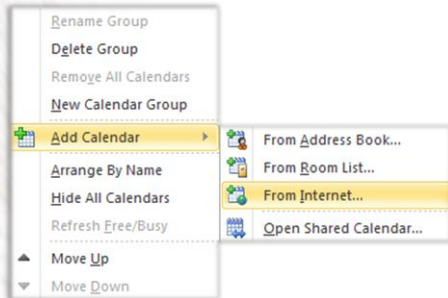

South African Geophysical Association

!!! Announcing the SAGA Calendar !!!

The South African Geophysical Association has created an online calendar

Join our community and keep abreast of the latest events by adding our calendar NOW !

Link in **Outlook** by adding to Other Calendars

<https://calendar.google.com/calendar/ical/saga.online.sa%40gmail.com/public/basic.ics>

Link in **Gmail** by adding to Other Calendars

saga.online.sa@gmail.com

Or open it in a **browser** via the following link

<https://goo.gl/5kKfFg>

saga.online.sa@gmail.com						
Today | June 2016						
Sun	Mon	Tue	Wed	Thu	Fri	Sat
29	30	31	Jun 1	2	3	4
5	6	7	8	9	10	11