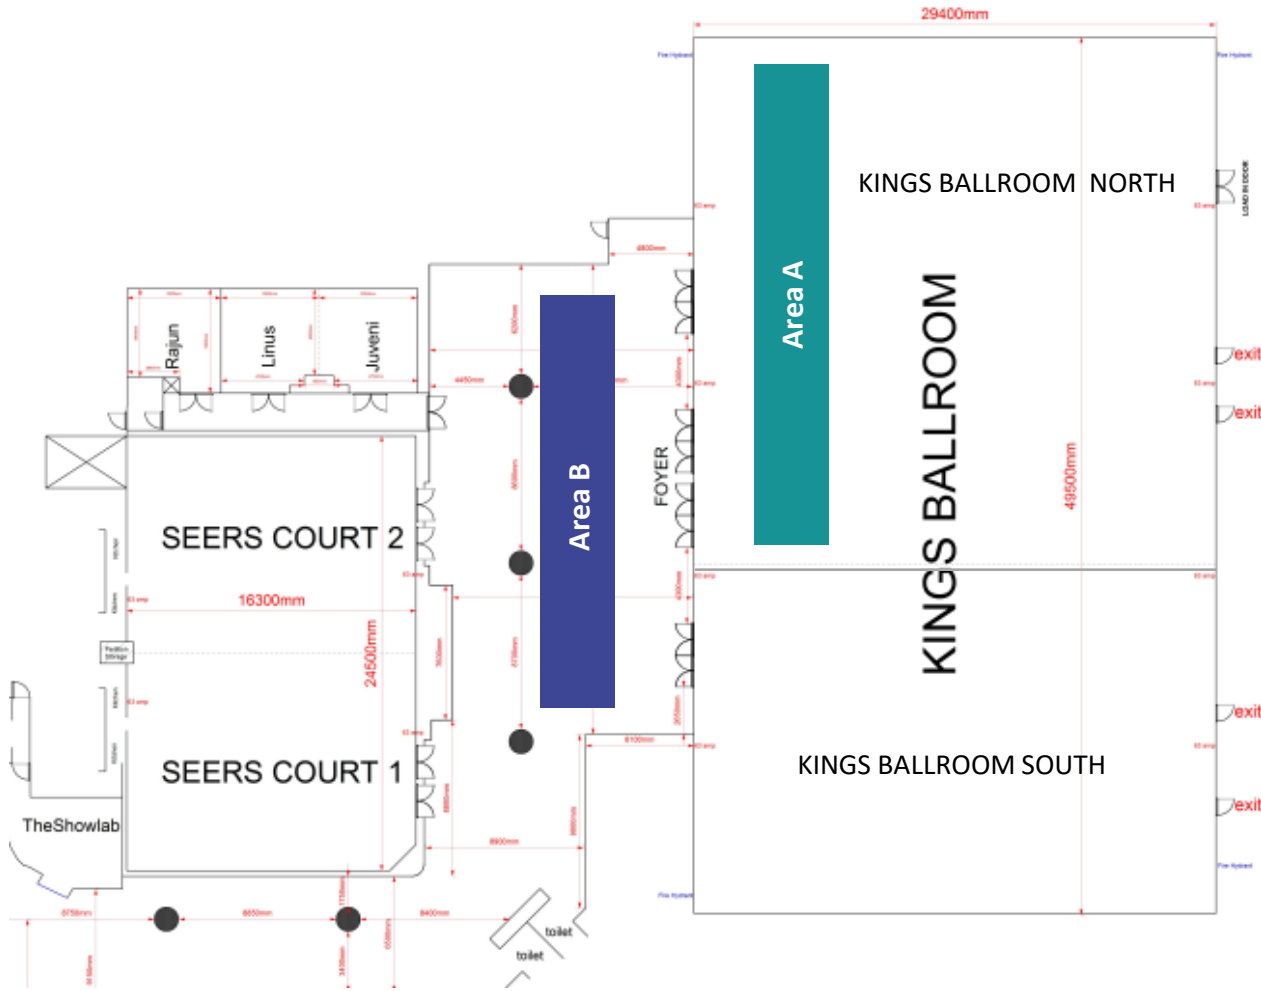

RECONNECT · REIMAGINE

SAGA
MMXXII

SAGA 2022 EXHIBITION

An integral component of the Conference is the exhibition & trade show which has steadily grown at each event – this year’s venue provides world class facilities allowing both exhibitors and delegates to interact in style.

Sun City Conference Centre – General Layout

Kings Ballroom North **Area A**

Foyer Area **Area B**

Please note:

- The plenary and streams will be held in Kings Ballroom South, Seers Court 1 and Seers Court 2
- The main exhibition will be in Kings Ballroom North