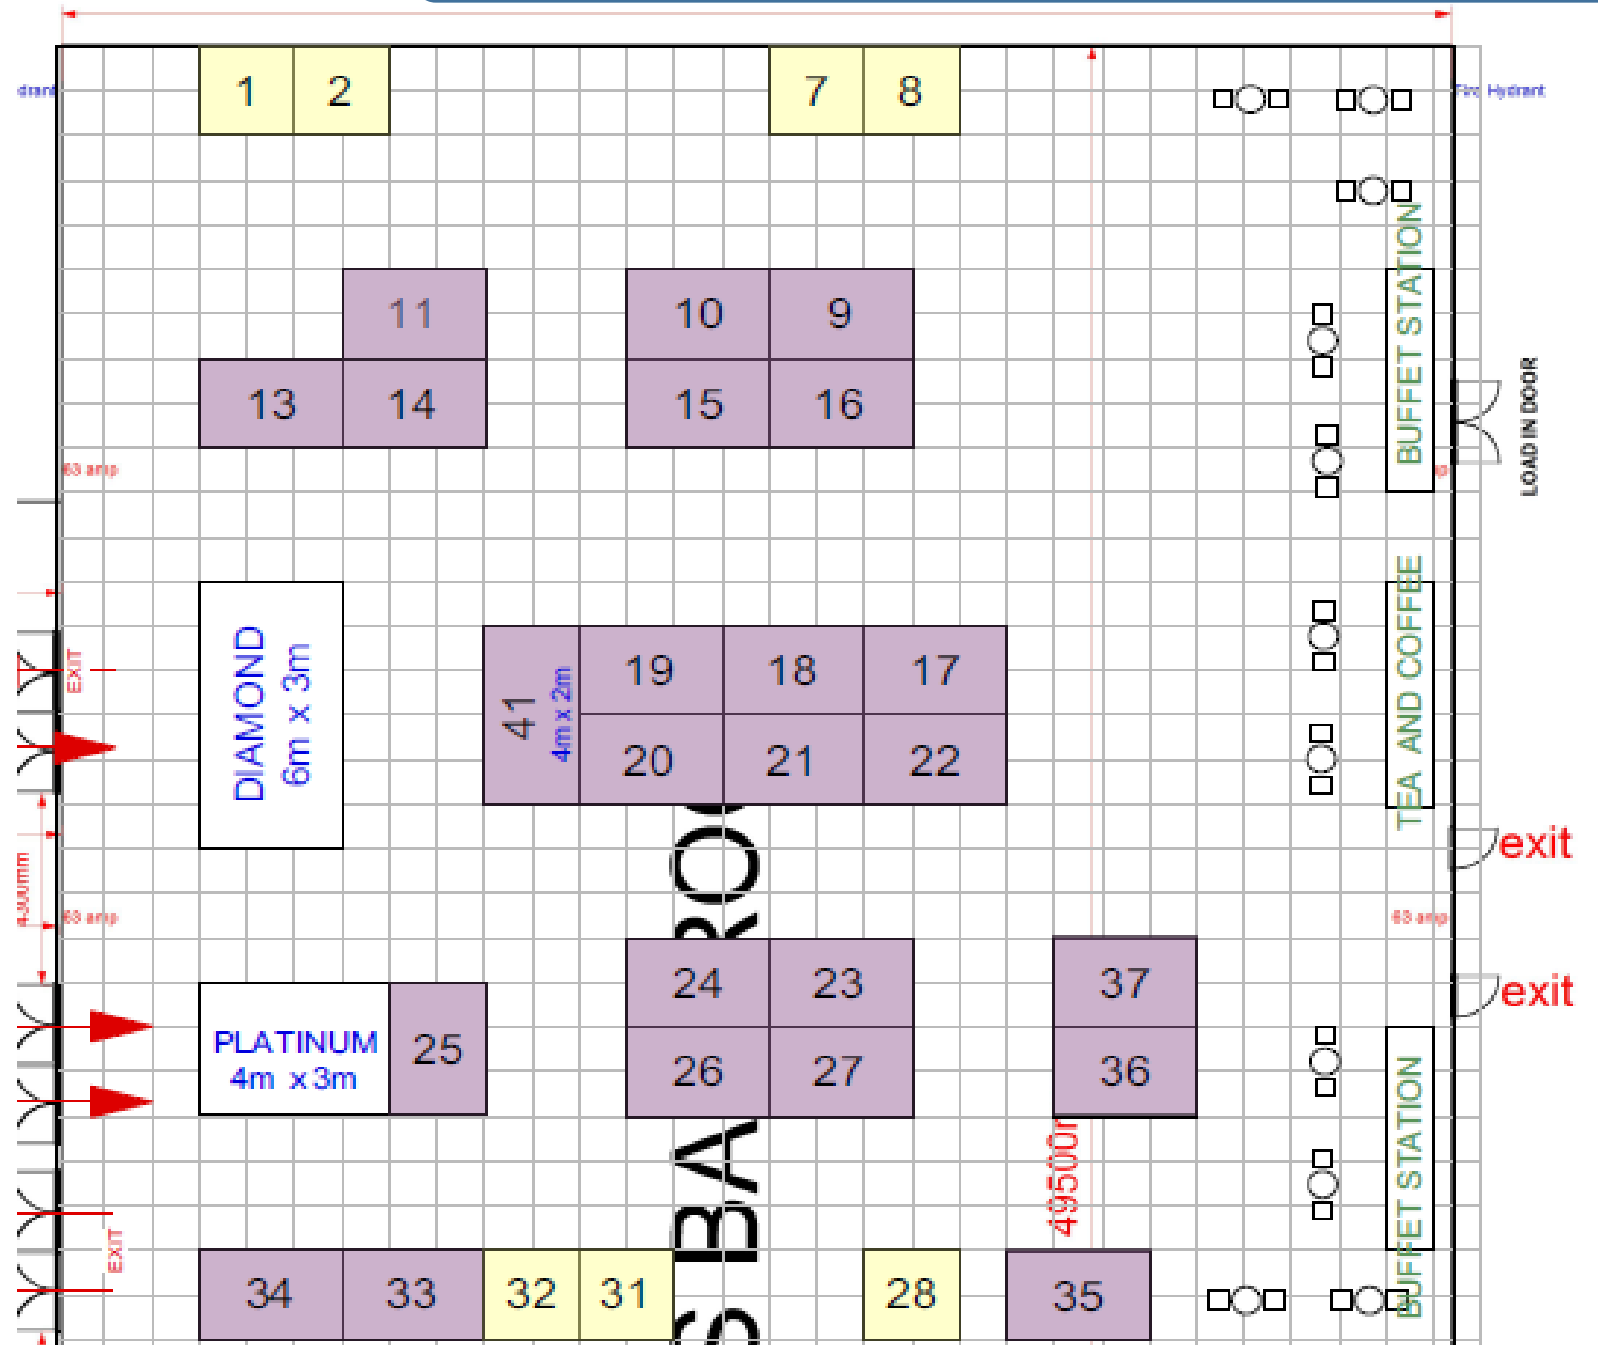

Sun City Conference Centre – General Layout

Kings Ballroom North **Area A**

Foyer Area **Area B**

Please note:

- The plenary and streams will be held in Kings Ballroom South, Seers Court 1 and Seers Court 2
- The main exhibition will be in Kings Ballroom North

Area A – The Kings Ballroom

See list of confirmed exhibitors on the following page

Area A – The Kings Ballroom

Booth	Company
Diamond	Council for Geoscience
Platinum	Petroleum Agency SA
1	Mandela Mining Precinct
2	University of Witwatersrand
7	Geoline Logging Services
8	Spectrem Air
9	Geotron
10	Seequent
11	Phoenix Geophysics Ltd
13	Gem System
14	Advanced Geosciences
15	Emergo & Aarhus Geo
16	Geofocus
17	Red Dog Scientific Services