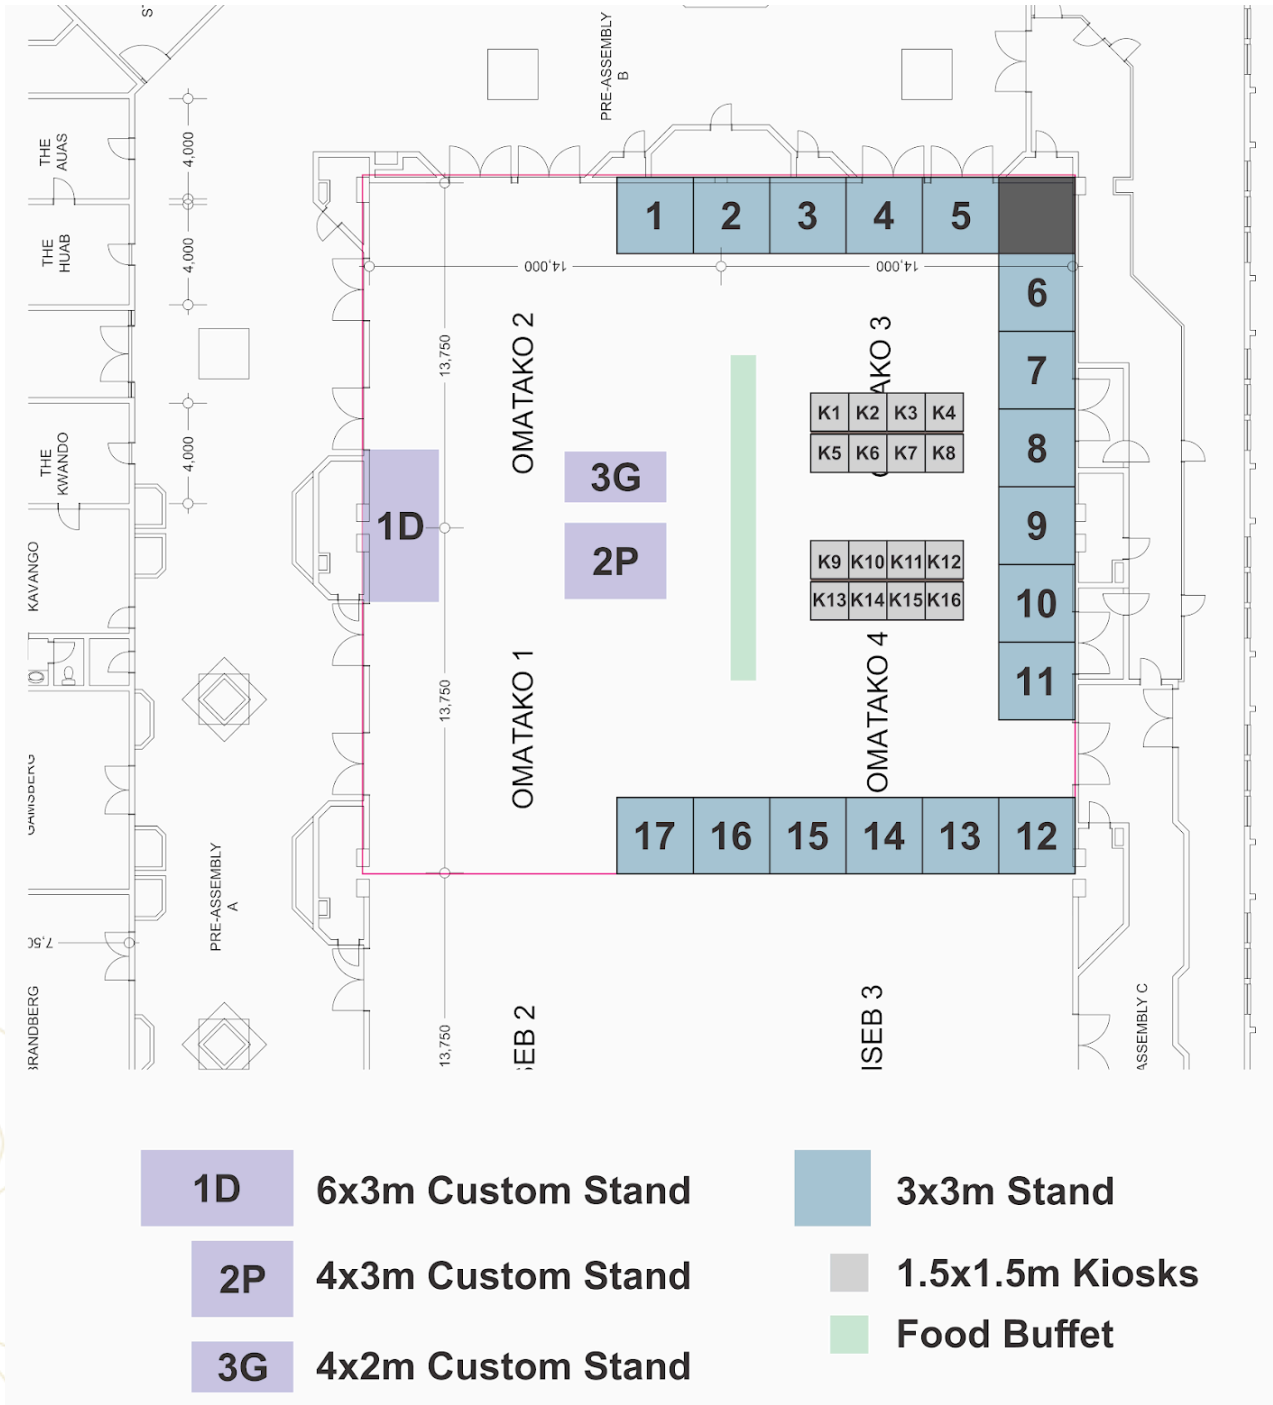

SAGA 2024 FLOOR PLAN

Please scroll down to see which booths are available.

Booth #	Company
1D	Diamond Investor
2P	Platinum Investor
3G	Gold Investor
1	Geofocus - Corporate Member
2	EXIGE Australia Pty Ltd
3	Medusa Radiometrics
4	Geovista
5	Lim Logging sa
6	Spectrem
7	Iris instruments
8	
9	SkyTEM - Corporate Member
10	
11	Bell Geospace
12	NRG Exploration CC
13	Mira Geoscience LTD
14	Advanced Logic Technology SA - ALT
15	TEMcompany
16	Expert Geophysics - Corporate Member
17	Digital Surveying - Corporate Member

Kiosk #	Company
K1	
K2	
K3	
K4	
K5	
K6	
K7	
K8	
K9	
K10	
K11	
K12	
K13	
K14	
K15	
K16	