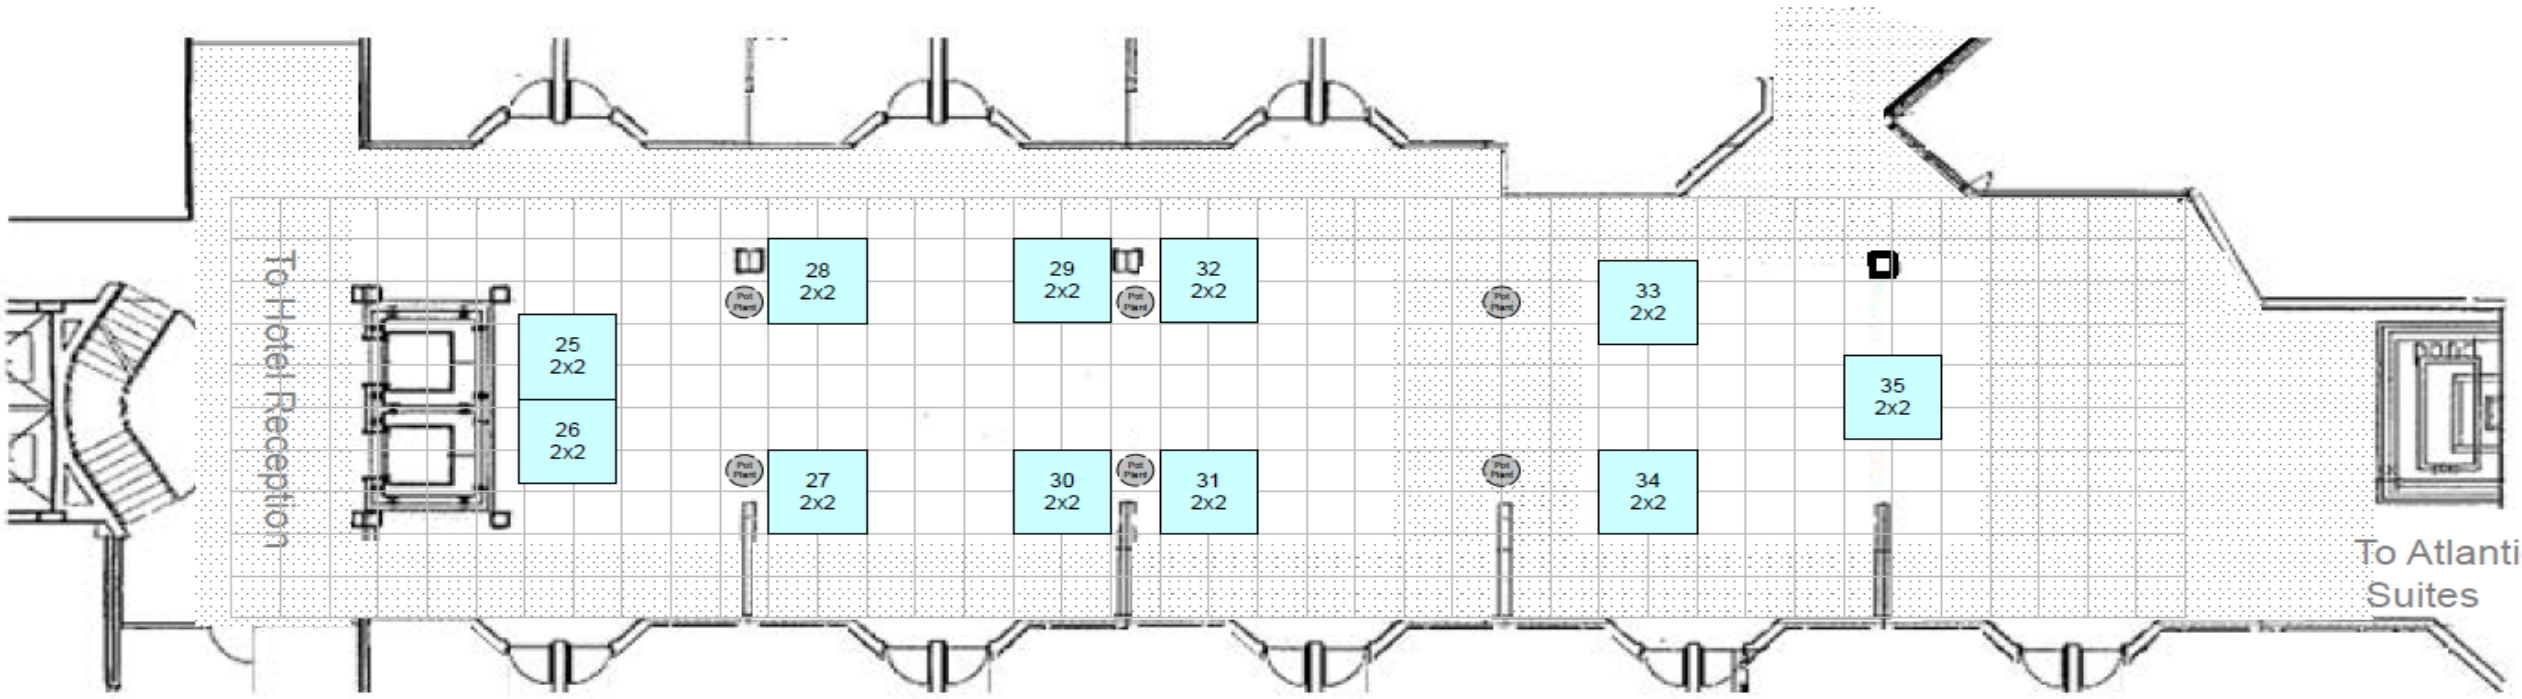

SAGA 2026 The Atrium Floor Plan

(subject to change at any time)

Booth #	Atrium - Company
25	Lim Logging
26	STC Nord-West
27	Giant Sequoia AI Technology
28	
29	
30	
31	RESERVED FOR SPONSOR
32	RESERVED FOR SPONSOR
33	RESERVED FOR SPONSOR
34	
35	Geovista