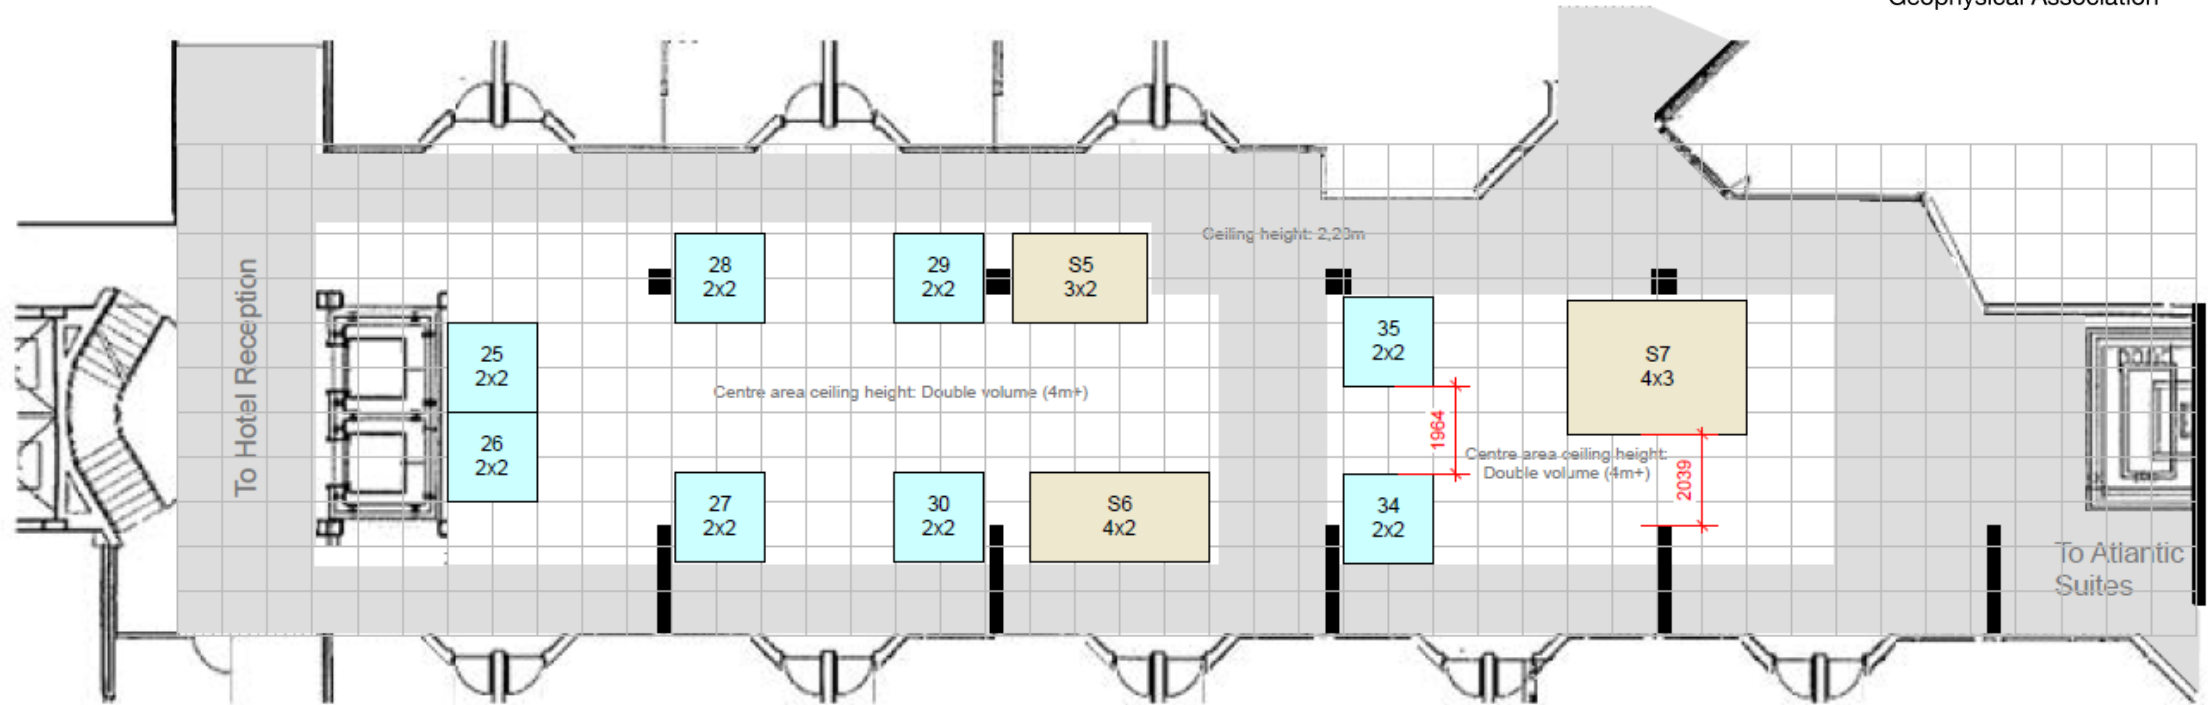

SAGA 2026 Main Atlantic Suite Floor Plan

(subject to change at any time)

Booth #	Company
S1	Platinum – Council for Geoscience
S2	Platinum - Wireline
S3	Gold – Medusa Radiometrics
S4	Copper - Iris Instruments
1	Stryde
2	Red Dog
3	AGP Consulting
4	Geofocus – Corporate Member
5	Expert Geophysics - Corporate Member
6	SkyTEM - Corporate Member
7	Digital Surveying – Corporate Member
8	Integrated Geoscience Solutions
9	Phoenix Geophysics

Booth #	Company
23	
24	Mira Geoscience

SAGA 2026 The Atrium Floor Plan (subject to change at any time)

Booth #	Atrium - Company
25	Lim Logging
26	STC Nord-West
27	Giant Sequoia AI Technology
28	Geoline
29	Mandela Mining Precint / EAGE
30	Partner tables
S5	Seequent
S6	RESERVED FOR SPONSOR
S7	RESERVED FOR SPONSOR
34	RESERVED FOR SPONSOR
35	Geovista

LAGOON BEACH

hotel | conference | spa

Colour	Area
	Main exhibition venue - Atlantic
	Second exhibition venue - Atrium
	Innovation Alley - Sponsored by EXIGE
	Poster Showcase - Sponsored by Integrated Geoscience Solutions
	Breakaway 1 & 2
	Breakaway 3