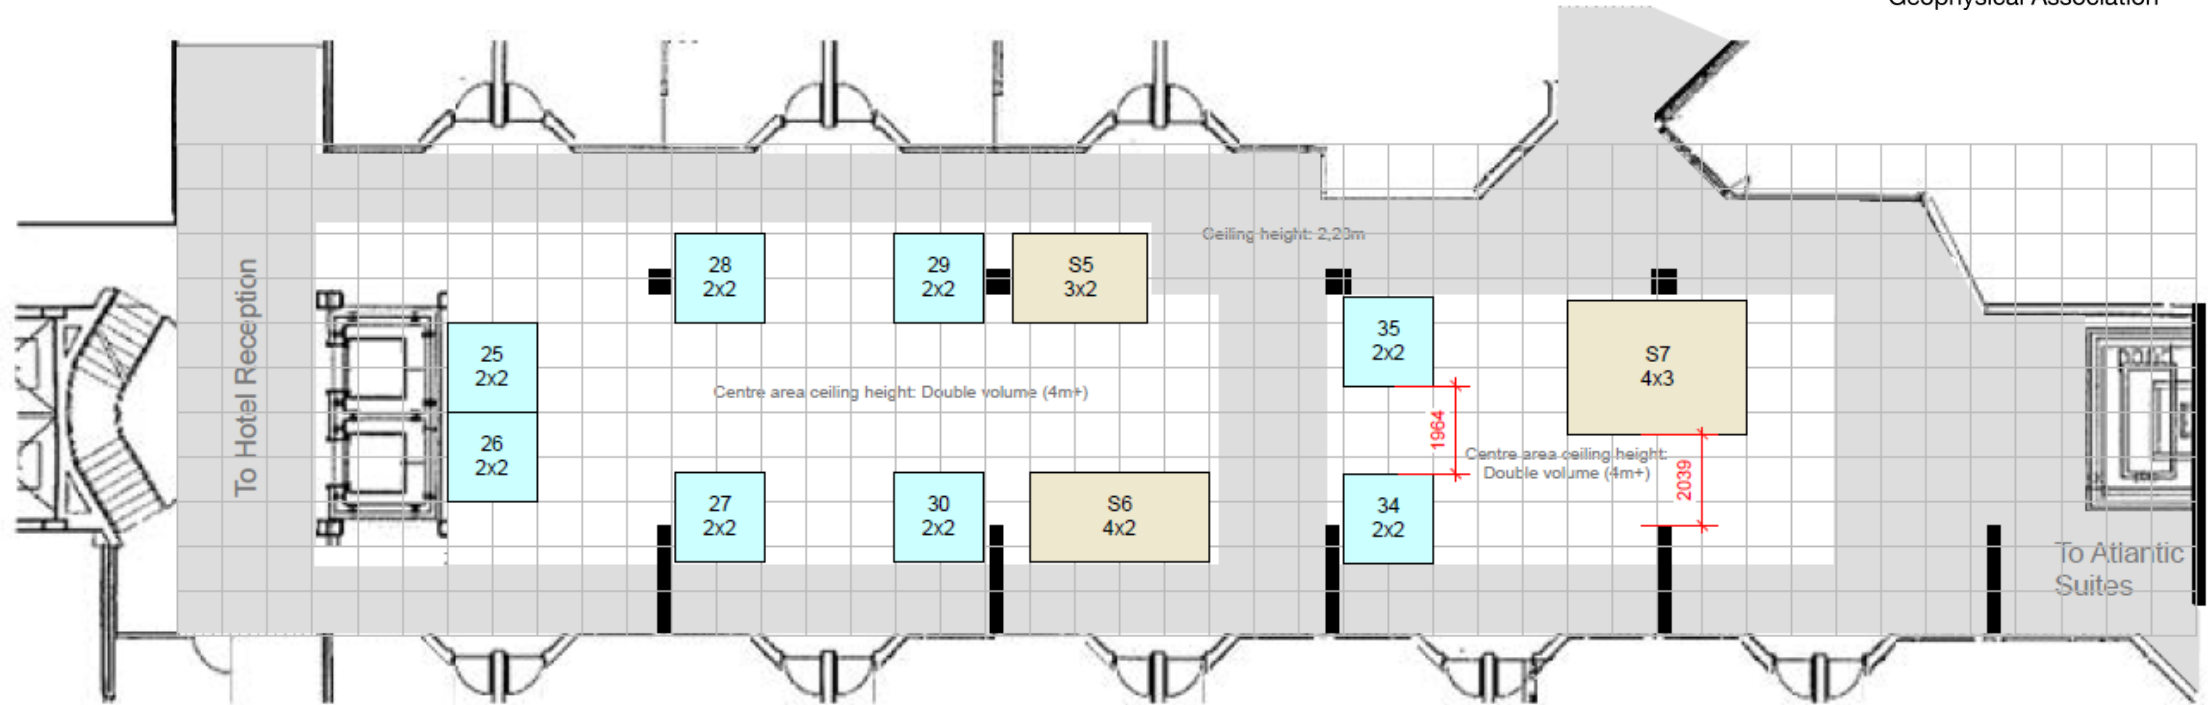

SAGA 2026 Main Atlantic Suite Floor Plan

(subject to change at any time)

Booth #	Company
S1	Platinum – Council for Geoscience
S2	Platinum - Wireline
S3	Gold – Medusa Radiometrics
S4	Copper - Iris Instruments
1	Stryde
2	Red Dog
3	AGP Consulting
4	Geofocus – Corporate Member
5	Expert Geophysics - Corporate Member
6	SkyTEM - Corporate Member
7	Digital Surveying – Corporate Member
8	Integrated Geoscience Solutions
9	Phoenix Geophysics

Booth #	Company
23	
24	Mira Geoscience

SAGA 2026 The Atrium Floor Plan (subject to change at any time)

Booth #	Atrium - Company
25	Lim Logging
26	STC Nord-West
27	Giant Sequoia AI Technology
28	Geoline Services
29	Mandela Mining Precint / EAGE
30	Partner tables
S5	Seequent
S6	RESERVED FOR SPONSOR
S7	RESERVED FOR SPONSOR
34	RESERVED FOR SPONSOR
35	Geovista

LAGOON BEACH

hotel | conference | spa

Colour

Area

Main exhibition venue - Atlantic

Second exhibition venue –Atrium

Innovation Alley –Sponsored by EXIGE

Poster Showcase – Sponsored by Integrated Geoscience Solutions