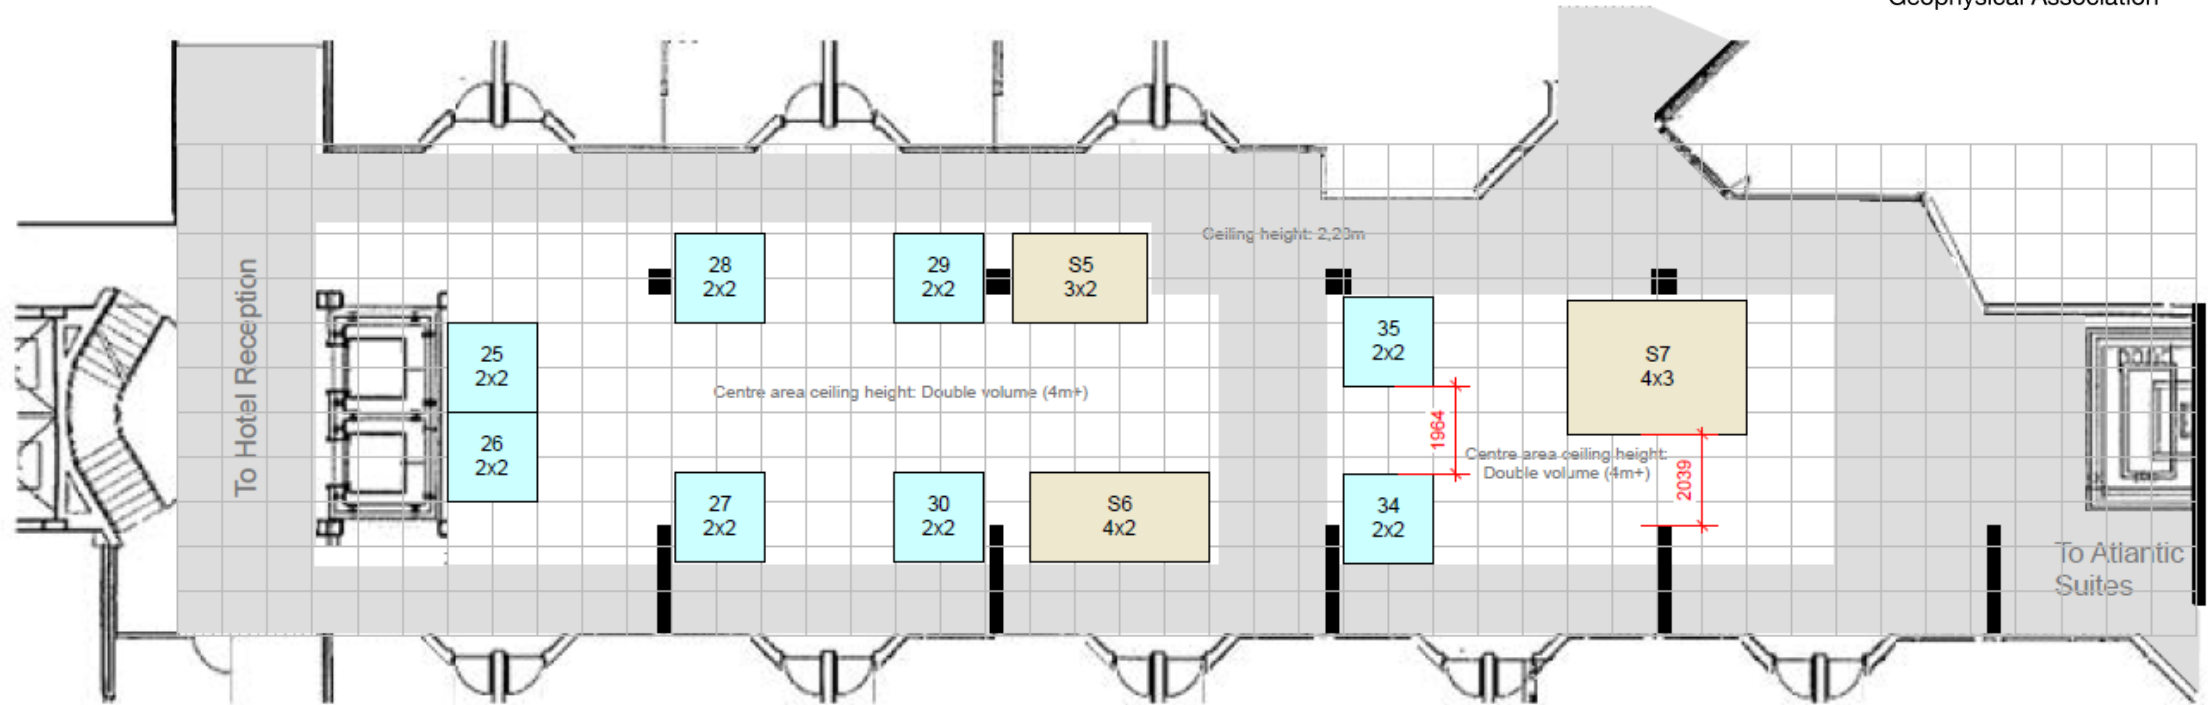

SAGA 2026 The Atrium Floor Plan (subject to change at any time)

Booth #	Atrium - Company
25	Lim Logging
26	STC Nord-West
27	Giant Sequoia AI Technology
28	Geoline Services
29	Mandela Mining Precint / EAGE
30	Partner tables
S5	Seequent
S6	RESERVED FOR SPONSOR
S7	RESERVED FOR SPONSOR
34	RESERVED FOR SPONSOR
35	Geovista